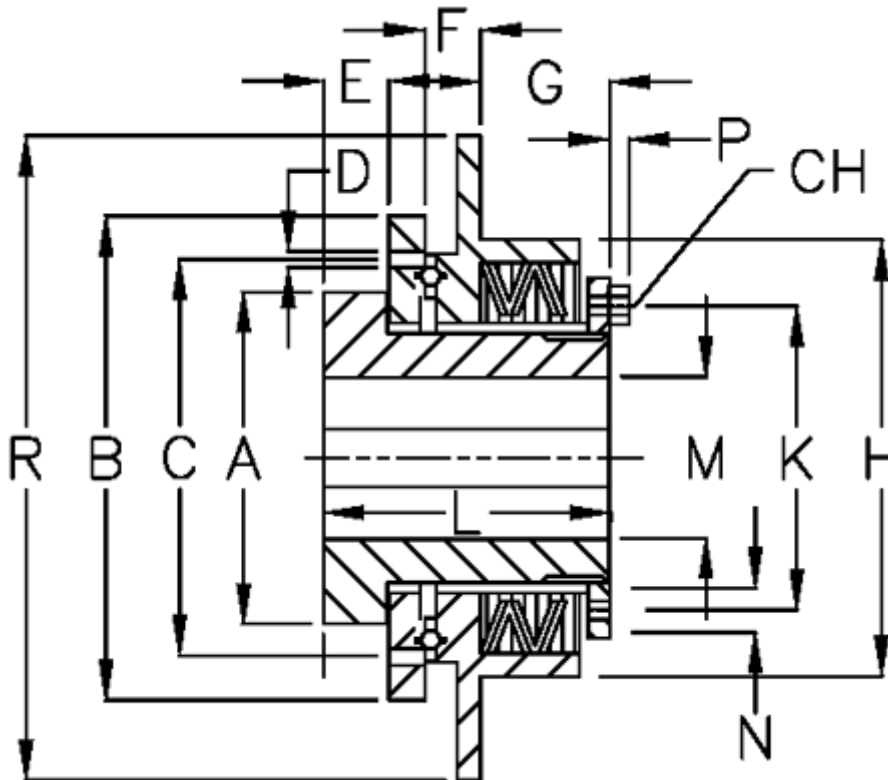

# Data Sheet

Article number: 46952012

Description: Safeguard mini E 20 M

## Measures

A	= 36	F	= 6.0	P = 3.0
B	= 55	G	= 22.0	R = 80
C	= 46	H	= 53	
CH	= 7	K	= 38	
D	= 6xM5	L	= 50	
Disc spring mounting	= 3x1M	M max	= 20	
Disc spring version	= M - medium	M min	= 7	
E	= 12.0	N	= $\varnothing 3$	